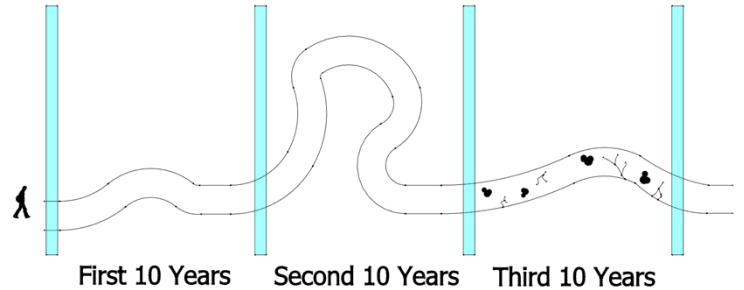

BaZi/Four Pillar System

Life Journey

Life destiny reading

Uncover one's life potential

In Chinese Metaphysics, time is circular:
Better Preparation for the Upcoming Year!

The destined path of your life.

Analogy: When you are travelling by car, you may encounter 10km highway, another 10km smooth road with sharp turns, then another 10km straight broken road that can slow you down, etc.

Like the roadway with its turns and different surfaces, our lives tend to unfold in similar kinds of phases. Luck cycles show the changes of the cosmic energy that defines one's luck in 10 year interval.

If two continuous unfavorable luck cycles arrive, it does not mean every year in 20 years is unfavorable.

Cosmic energy also changes annually.

When a supportive annual cosmic energy arrives, it can offset the effect of the ongoing unfavorable luck cycle.

On the other hand, life can be slower if a favorable luck cycle is offset by unfavorable annual luck.

By understanding one's energy flow and going with it, life will be smoother. Upcoming years can be prepared well in advance.