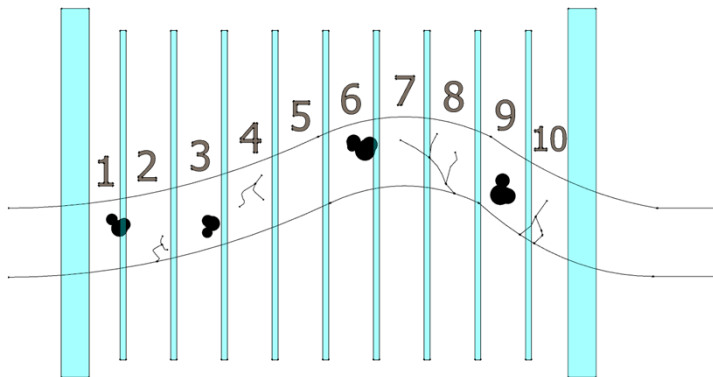

BaZi/Four Pillar System

Life Journey

Life destiny reading

Uncover one's life potential

In Chinese Metaphysics, time is circular:
Better Preparation for the Upcoming Year!

The destined path of your life.

Analogy: When you are travelling by car, you may encounter 10km highway, another 10km smooth road with sharp turns, then another 10km straight broken road that can slow you down, etc.

Like the roadway with its turns and different surfaces, our lives tend to unfold in similar kinds of phases. Luck cycles show the changes of the cosmic energy that defines one's luck in 10 year interval.

If two continuous unfavorable luck cycles arrive, it does not mean every year in 20 years is unfavorable.

Cosmic energy also changes annually.

When a supportive annual cosmic energy arrives, it can offset the effect of the ongoing unfavorable luck cycle.