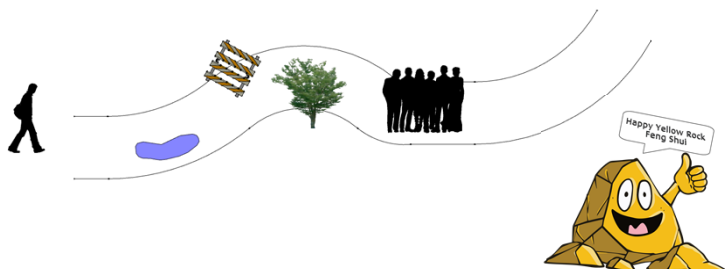

Third 10 Years

The caveat ...

Although BaZi can read the life destiny [Heaven Luck], one's destiny can't be changed.

We can clear up our path [Earth Luck] by utilizing Feng Shui.

Cosmic Trinity

Heaven Luck
Life Destiny

Man Luck
Man's Action

Earth Luck
Surrounding Environment

By understanding one's life pathway and minimizing cosmic energy blockage in the surroundings, navigating through life ups and downs will be easier.